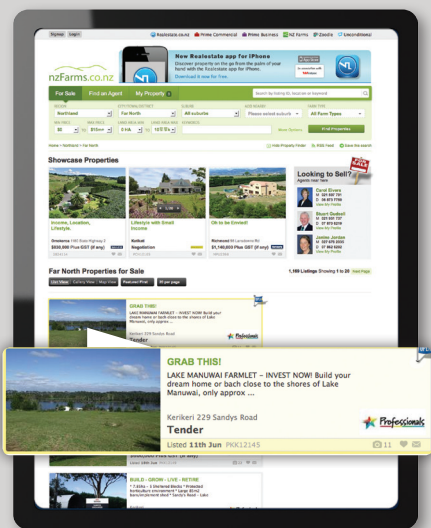

RURAL SHOWCASE +

Ultimate advertising to increase attention

How will this product benefit your marketing campaign?

- Bold advertising on search result and homepage.
- Exclusive advertising of your rural property with only 3 Rural Showcases per suburb per price range.
- Grab attention and increase views with a larger property display in email alerts to active buyers.
- Full 4 week campaign maximises reach and impact.

\$250

To book a Rural Showcase contact your local rural agent.

RURAL FEATURE +

Increase exposure online

How will this product benefit your marketing campaign?

- Be featured at the top of the search results page.
- Highlighted display attracts attention.
- Maximises traffic to your rural property.
- Featured for the life of your rural listing.

Bonus Rural Feature

complementary when you book a Rural Showcase

Put your feet up knowing your property is in the best hands.