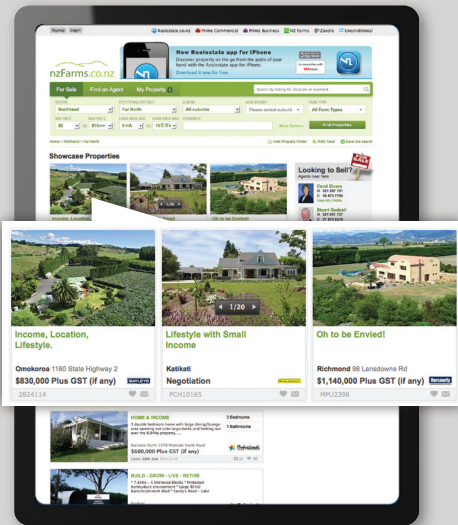

RURAL SHOWCASE +

Ultimate advertising to increase attention

How will this product benefit your marketing campaign?

- Bold advertising on search result and homepage.
- Exclusive advertising of your rural property with only 3 Rural Showcases per suburb per price range.
- Grab attention and increase views with a larger property display in email alerts to active buyers.
- Full 4 week campaign maximises reach and impact.

\$250

To book a Rural Showcase contact your local rural agent.

RURAL FEATURE +

Increase exposure online

How will this product benefit your marketing campaign?

- Be featured at the top of the search results page.
- Highlighted display attracts attention.
- Maximises traffic to your rural property.
- Featured for the life of your rural listing.

Bonus Rural Feature

complementary when you book a Rural Showcase

Put your feet up knowing your property is in the best hands.