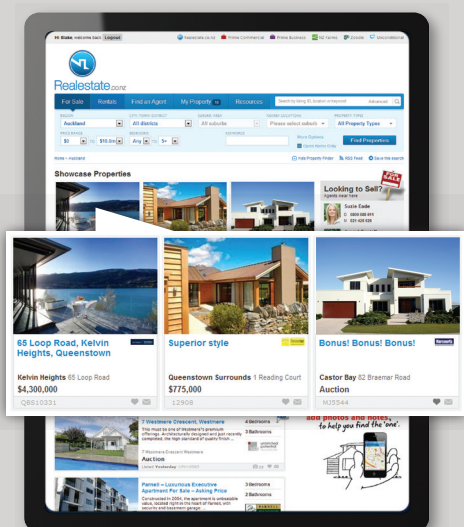

SHOWCASE LISTING +

## Ultimate advertising to increase attention and get your property sold

How will this product benefit your marketing campaign?

- Bold advertising on search results page.
- Exclusive advertising of your property with only 3 Showcase Listings per suburb per price range.
- Additional exposure appearing on surrounding suburbs search results page.
- Grab attention and increase views with a larger property display in email alerts to active buyers.
- Full 7 day campaign maximises reach and impact.