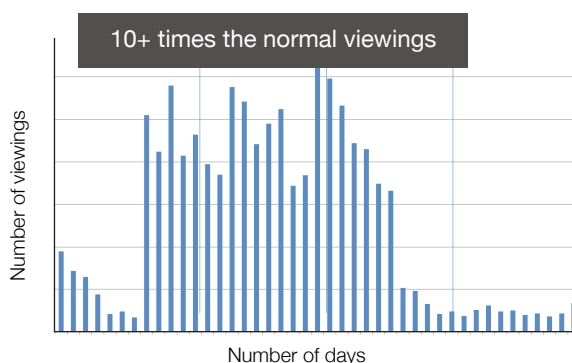

+ EXAMPLE VIEWINGS ON PROPERTY BEFORE AND AFTER SHOWCASE LISTING IMPLEMENTED

*indicative performance