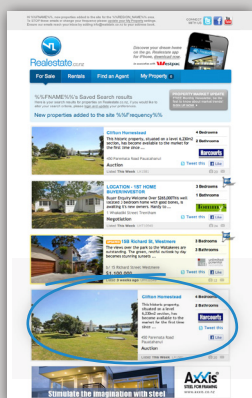

EMAIL ALERT

$150

To book a Showcase Listing contact your local real estate agent.

Put your feet up knowing your property is in the best hands.